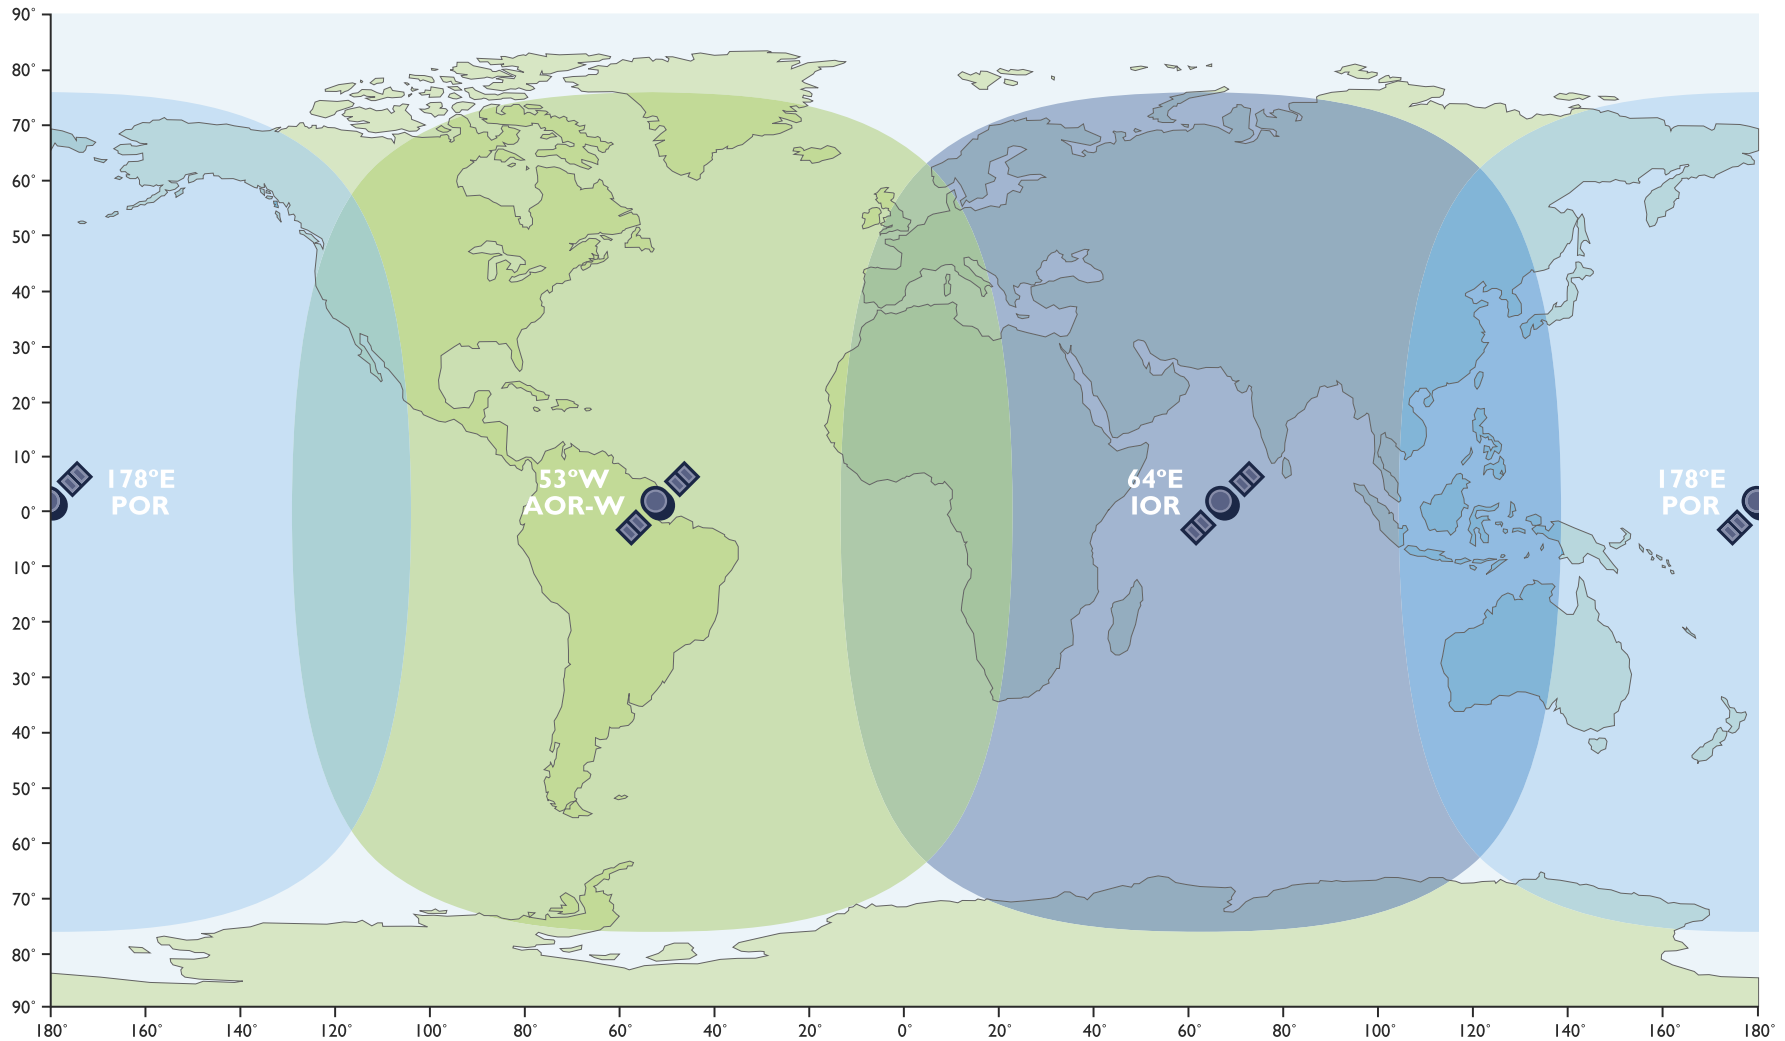

Inmarsat BGAN coverage

- F1 I-4 satellite
- F2 I-4 satellite
(Planned by mid 2006)
- F3 I-4 satellite
(To be defined)

The map depicts Inmarsat's expectations of coverage, but does not represent a guarantee of service. The availability of service at the edge of coverage areas fluctuates depending on various conditions. The launch of the F-3 satellite will be determined in due course.